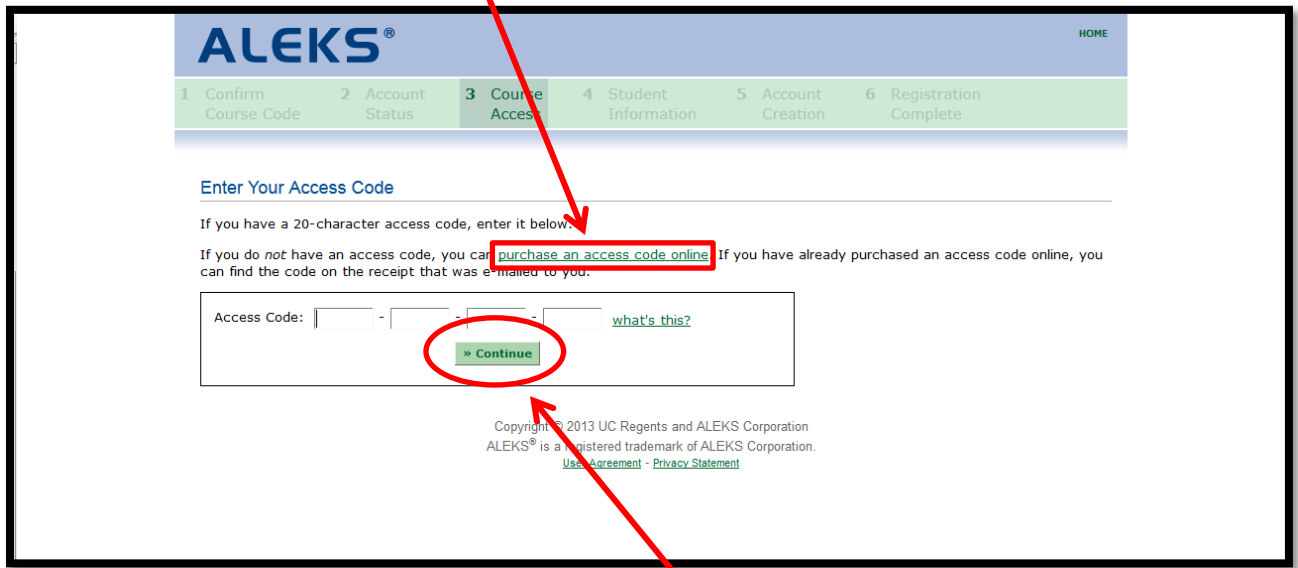

HOW TO ACCESS THE ALEKS MATH PLACEMENT EXAM

1. Log into **MyFAU** <https://myfau.fau.edu/cp/home/displaylogin>
2. Click the **Students Tab**

3. Click **Take the Math Placement Exam**

4. Click **Placement** in the box labeled - 1. Take the Placement

5. Click the link that says “***purchase an access code online***” to purchase an access code.

6. Enter your access code (after purchase) and click ***Continue***
7. Take ALEKS

Scores take about 24-48 hours to post to the system. Please contact your academic advisor with your score to determine the appropriate math you should register for.