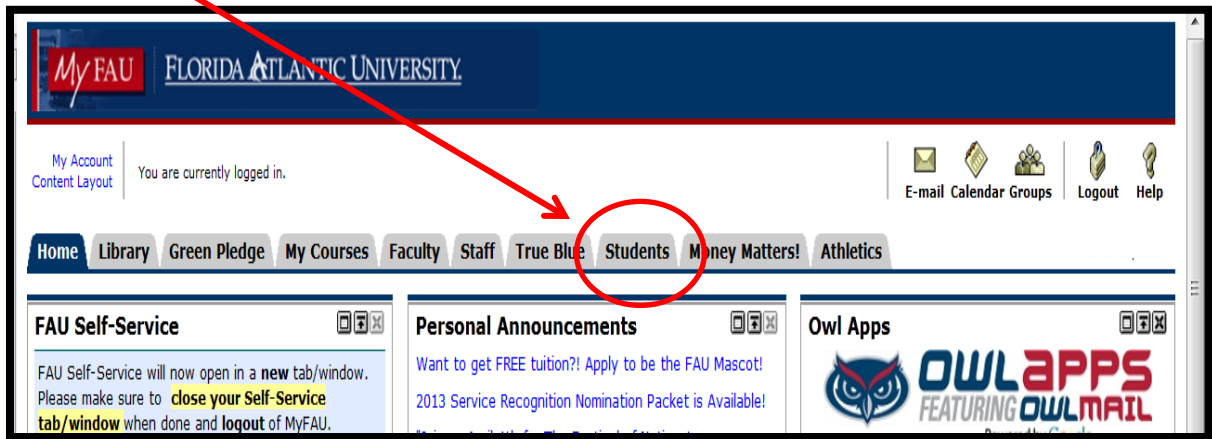

HOW TO ACCESS THE ALEKS MATH PLACEMENT EXAM

1. Log into **MyFAU** <https://myfau.fau.edu/cp/home/displaylogin>
2. Click the **Students Tab**

3. Click **Take the Math Placement Exam**

4. Click **Placement** in the box labeled - 1. Take the Placement