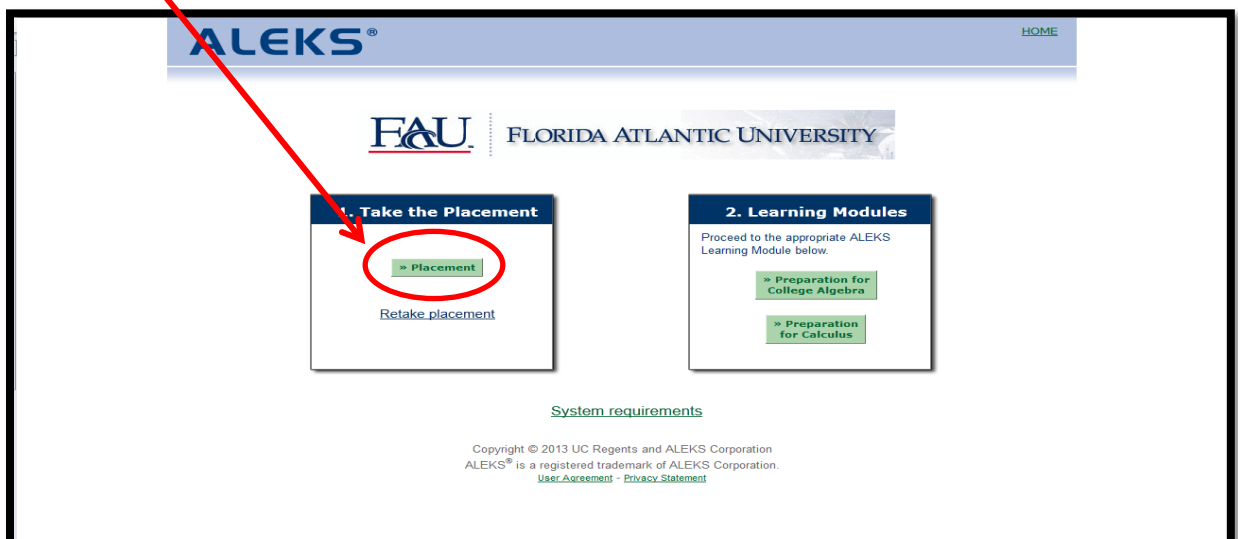

HOW TO ACCESS THE ALEKS MATH PLACEMENT EXAM

1. Log into **MyFAU** <https://myfau.fau.edu/cp/home/displaylogin>
2. Click the **Students Tab**

3. Click **Take the Math Placement Exam**

4. Click **Placement** in the box labeled - 1. Take the Placement