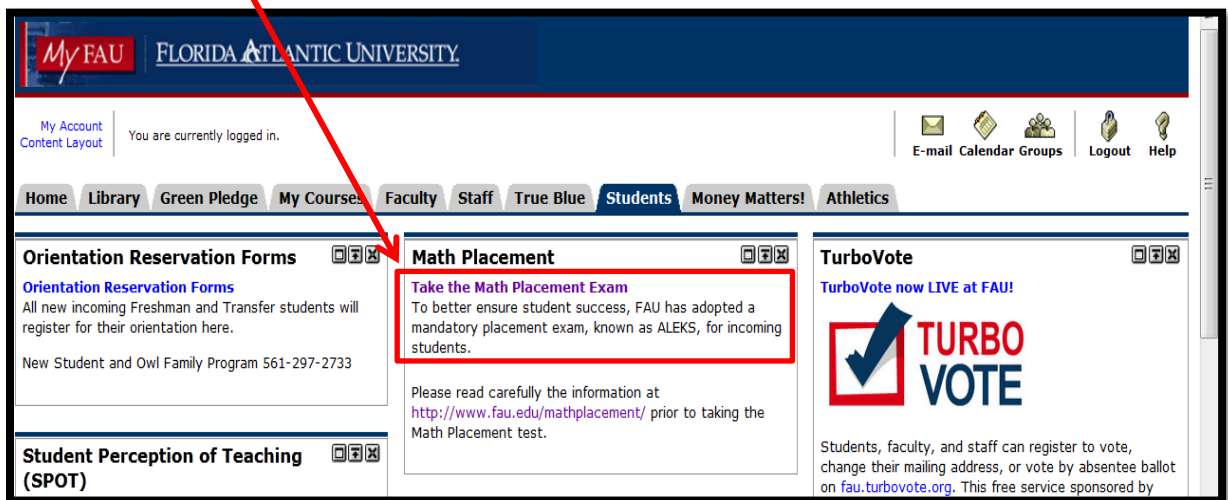

HOW TO ACCESS THE ALEKS MATH PLACEMENT EXAM

1. Log into **MyFAU** <https://myfau.fau.edu/cp/home/displaylogin>
2. Click the **Students Tab**

3. Click **Take the Math Placement Exam**

4. Click **Placement** in the box labeled - 1. Take the Placement

5. Click the link that says “***purchase an access code online***” to purchase an access code.

6. Enter your access code (after purchase) and click ***Continue***
7. Take ALEKS

Scores take about 24-48 hours to post to the system. Please contact your academic advisor with your score to determine the appropriate math you should register for.